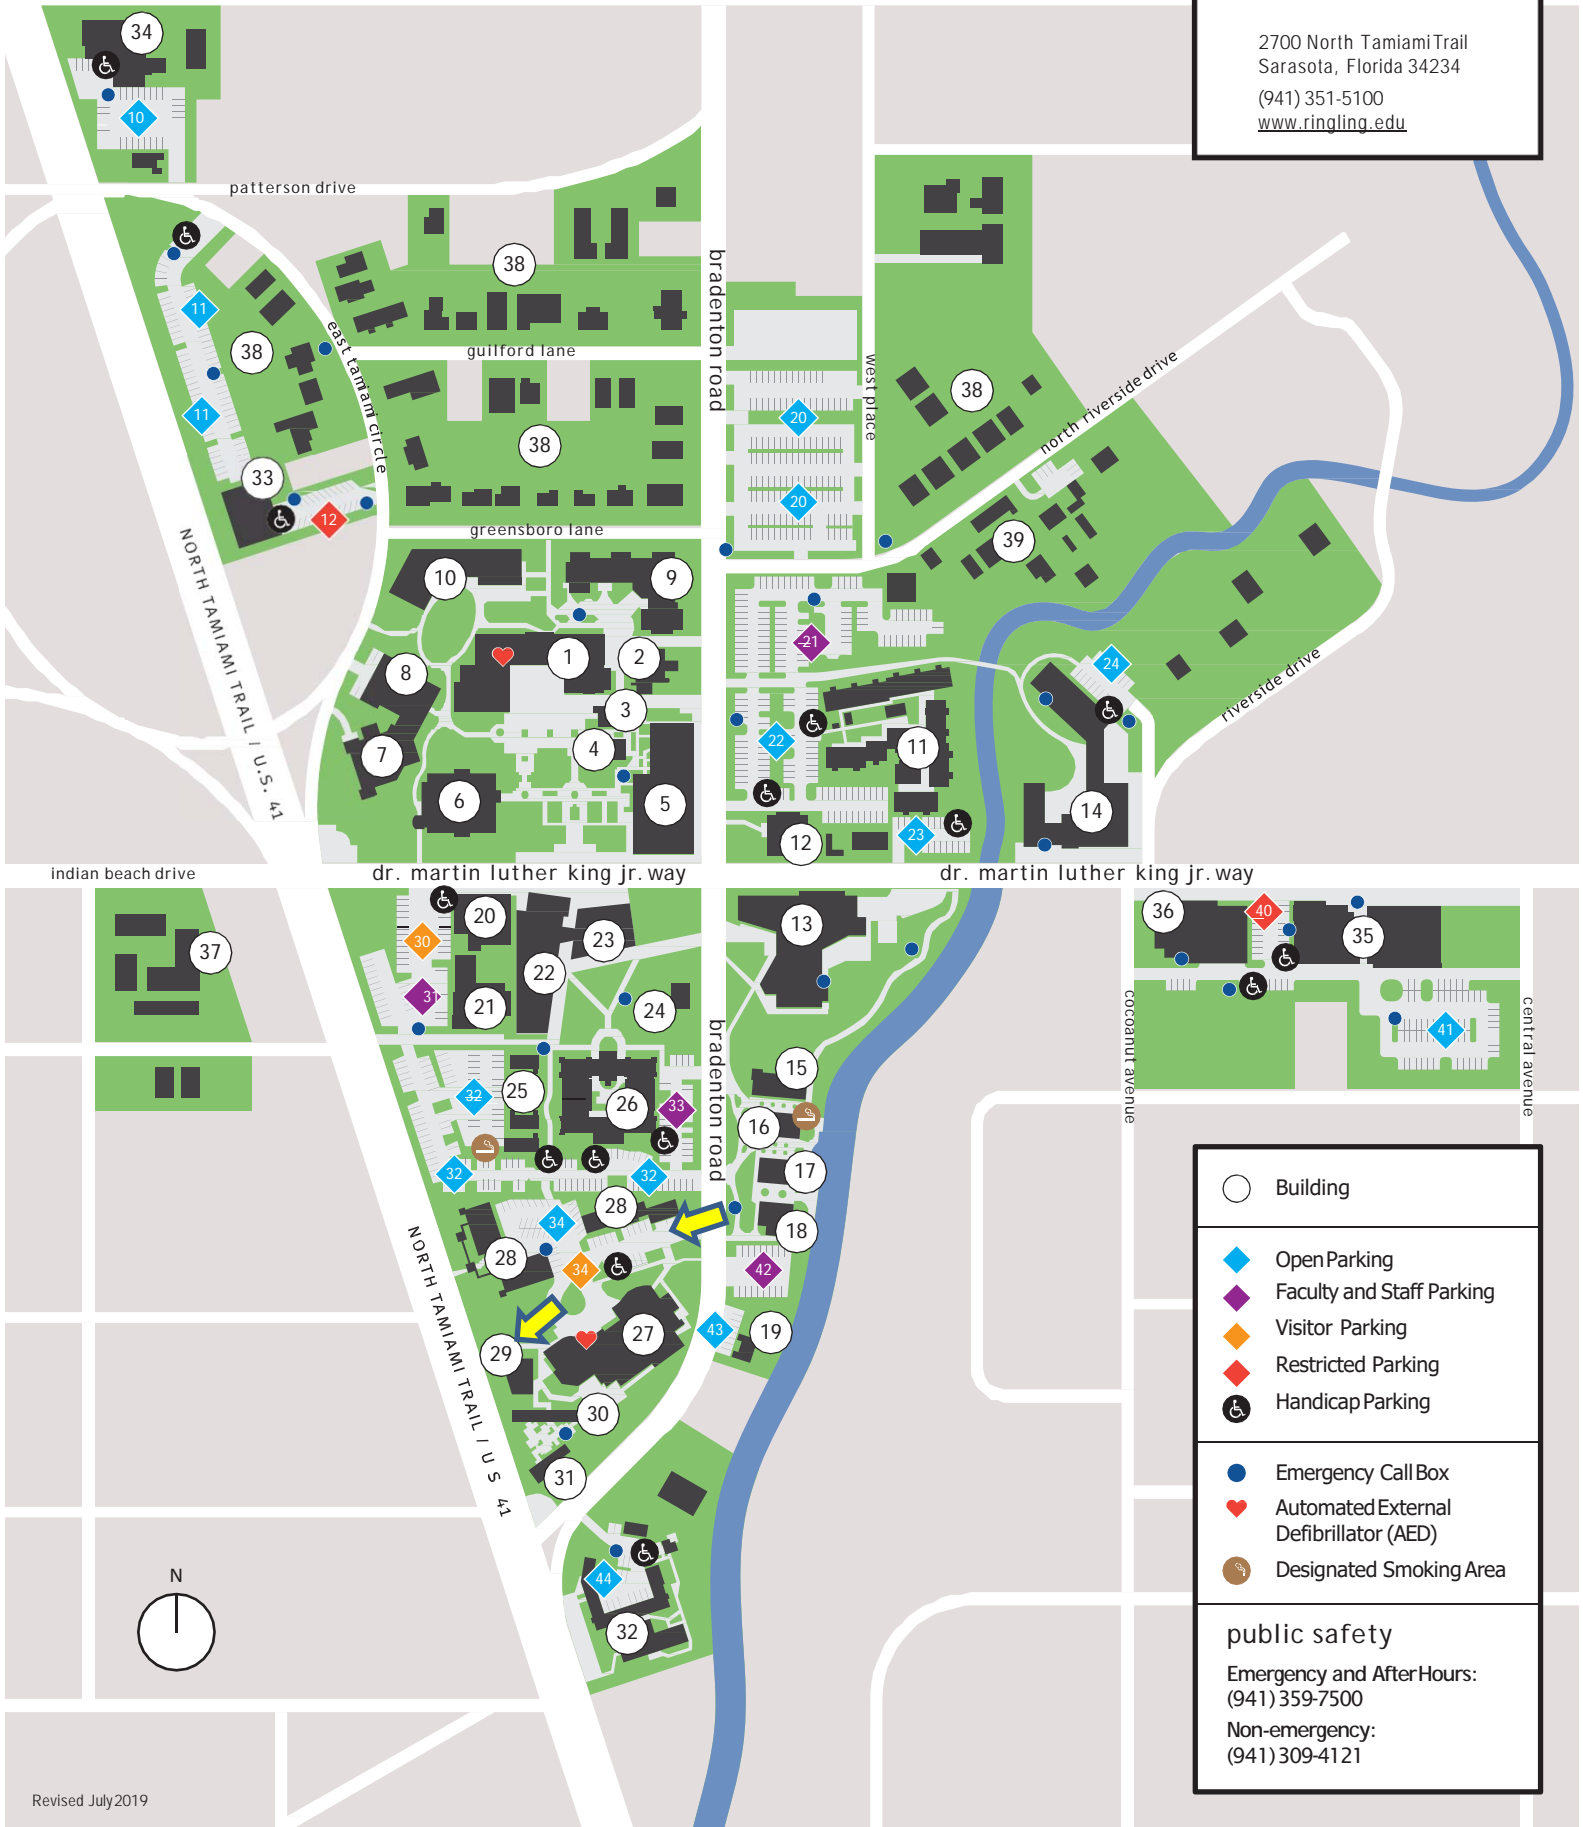

# campus map

2700 North Tamiami Trail  
 Sarasota, Florida 34234  
 (941) 351-5100  
[www.ringling.edu](http://www.ringling.edu)

- Building
- Open Parking
- Faculty and Staff Parking
- Visitor Parking
- Restricted Parking
- Handicap Parking

## BUILDINGS

- 1 Ulla Searing Student Center
- 2 Deborah M. Cooley Photography Center
- 3 Idelson Studio
- 4 Ferguson Studio
- 5 Keating Center
- 6 Verman Kimbrough Building
- 7 Ann and Alfred Goldstein Center
- 8 Hammond Commons
- 9 Ann and Alfred Goldstein Hall
- 10 Residence Hall  
To be completed in 2020
- 11 Bayou Village Complex
- 12 Student Health Center
- 13 Alfred R. Goldstein Library
- 14 Bridge Apartments
- 15 Judy Hughes Studio
- 16 Trustees Studio
- 17 Raynore E. Pope and Thomas J. Savage Studio
- 18 Savidge-Bowers Studio
- 19 Family Housing
- 20 Ethel and Stanley Glen Fine Arts
- 21 Sculpture Studio
- 22 Richard and Barbara Basch
- 23 Visual Arts Center
- 24 Liberal Arts Faculty Offices
- 25 Goldstein Studio Village
- 26 Arland and Sally Christ-Janer Center
- 27 Larry R. Thompson Academic Center
- 28 Roy and Susan Palmer Quadrangle
- 29 Roskamp Center I
- 30 Roskamp Center II and IV
- 31 Roskamp Center III
- 32 The Cove
- 33 Ringling College Art Supply/Business Affairs
- 34 Savage Studios North
- 35 Soundstages A and B
- 36 Post-Production Facility
- 37 Indian Beach Apartments
- 38 Near Campus Housing
- 39 Facilities

## RESIDENCES

- 9 Ann and Alfred Goldstein Hall  
2745 Bradenton Road
- 11 Bayou Village Complex  
2736 Bradenton Road
- 14 Bridge Apartments  
2715 South Riverside Drive
- 19 Family Housing  
2390 Bradenton Road
- 37 Indian Beach Apartments  
1060 Indian Beach Drive
- 5 Keating Center  
2621 Bradenton Road
- 38 Near Campus Housing
- 10 Residence Hall (Opens in 2020)
- 28 Roy and Susan Palmer Quadrangle  
2405 / 2409 / 2415 Bradenton Road
- 32 The Cove  
2710 North Tamiami Trail
- 1 Ulla Searing Student Center  
1130 Greensboro Lane